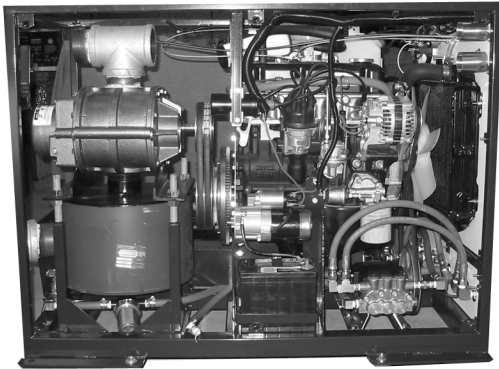

Extreme**TRUCKMOUNTS**

Here at Optimum Floorcare we've been hot-rodding portable extractors to perform as much like their truckmount counter parts as 110 volts will allow. Now, we've taken that push the envelope way of thinking into the truckmount field. Our Extreme line of truckmounts breed power and simplistic design to make the most reliable and economical machines on the market today.

**Extreme 4.7**

- 36HP Kabota Watercooled Engine
- 4.7 Duo-Lobe Blower - 15" Merc / 500 CFM
- High End Stoddard Silencer w/Packing 85db
- 2500psi Hypro Triplex Pump - 2500psi Max
- Dual Wand Setup, Pressure Washer Ready
- 2 Heat Exchangers
- Dual Belt Blower Drive/Single Belt Pump
- 70 Gallon Aluminum Recovery Tank
- Gauges: Tach/Hour, Vacuum, Water Temp,
- Water Pressure, Meter Block, Oil Pressure

Options

- Mechanical Auto Dump
- Electric Auto Dump
- Personalized Colors
- Stainless Steel Frame
- Pressure Washer Burner
- No Heat Flood Option
- Last Minute Chemical Injection
- Isuzu 3-Cylinder Diesel